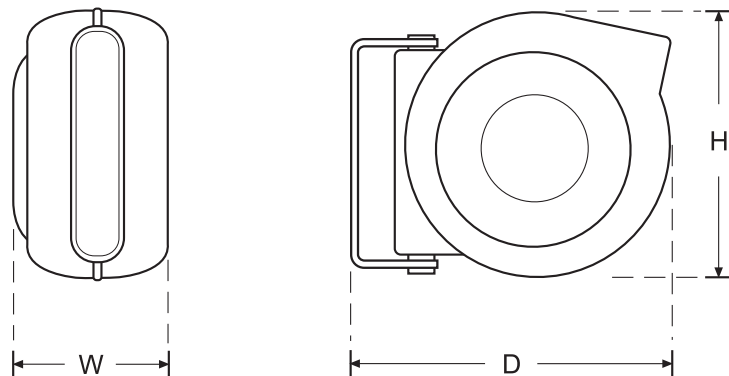

Polypropylene Series: Cable Reels

Kiowa Roll Mega Cable Reel

The Kiowa Roll Mega cable reel offers exceptional quality and value; used for storage of electrical cable. Their compact size makes them ideal for workshops, garages & assembly lines where space is limited. Units are supplied ready for fitting with main cable assembly and inlet cable as standard.

These reels are constructed in UV stabilised Polypropylene for long trouble free service.

Supplied with integral wall / overhead mounting bracket. Cable supplied: 35m x 3 Core x 1.5mm² including UK plug and trailing socket. Suitable for use with power tools, low voltage inspection lamps and other electrical appliances.

Applications

Features and Benefits

- Constructed in tough UV stabilised Polypropylene
- Supplied with 35m fitted cable
- Latching of cable at any length
- Free run option available
- Low-effort rewind tension
- Pivoting wall bracket as standard
- Ideal for workshops and assembly lines
- Virtually maintenance free
- Supplied with UK standard plug & trailing socket
- 12 month manufacturer's warranty

Product Code	Cable Length m	Max Voltage v	Cores	Max Wattage w	Weight kg	Height (H) mm	Width (W) mm	Depth (D) mm
HR-C-35-3C	35	240	3 core x 1.5mm²	800/2000	10	425	210	530