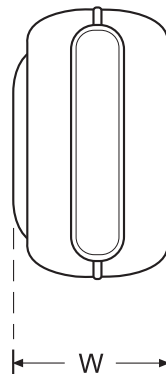

## Kiowa Roll Special Cable Reel

The Kiowa Roll Special compact spring rewind cable reel offers exceptional quality and value; used for storage of electrical cable. Their compact size makes them ideal for workshops, garages & assembly lines where space is limited. Units are supplied ready for fitting with main cable assembly and inlet cable as standard.

These reels are constructed in UV stabilised Polypropylene for long trouble free service.

Supplied with integral wall / overhead mounting bracket. Cable supplied: 18m x 3 Core x 1.5mm<sup>2</sup> including UK plug and trailing socket. Suitable for use with power tools, low voltage inspection lamps and other electrical appliances.

### Applications

**Features and Benefits**

- Constructed in tough UV stabilised Polypropylene
- Supplied with 18m fitted cable
- Latching of cable at any length
- Free run option available
- Low-effort rewind tension
- Pivoting wall bracket as standard
- Ideal for workshops and assembly lines
- Virtually maintenance free
- Supplied with UK standard plug & trailing socket
- 12 month manufacturer's warranty

Product Code	Cable Length m	Max Voltage v	Cores	Max Wattage w	Weight kg	Height (H) mm	Width (W) mm	Depth (D) mm
HR-C-18-3-C	18	240	3 core x 1.5mm <sup>2</sup>	800/2000	5.6	276	174	343