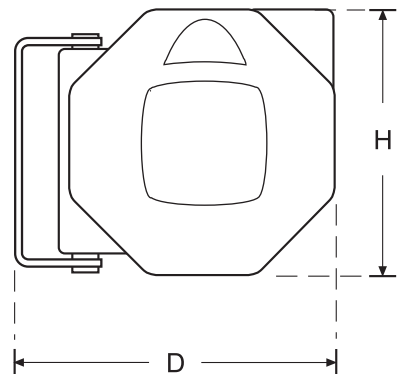

## Kiowa Roll Special Cable Reel

The Kiowa Roll Special compact spring rewind cable reel offers exceptional quality and value; used for storage of electrical cable. Their compact size makes them ideal for workshops, garages & assembly lines where space is limited. Units are supplied ready for fitting with main cable assembly and inlet cable as standard.

These reels are constructed in UV stabilised Polypropylene for long trouble free service.

Supplied with integral wall / overhead mounting bracket. Cable supplied: 18m x 3 Core x 1.5mm<sup>2</sup> including UK plug and trailing socket. Suitable for use with power tools, low voltage inspection lamps and other electrical appliances.

Product Code	Cable Length m	Max Voltage v	Cores	Max Wattage w	Weight kg	Height (H) mm	Width (W) mm	Depth (D) mm
HR-C-18-3-C	18	240	3 core x 1.5mm <sup>2</sup>	800/2000	5.6	276	174	343