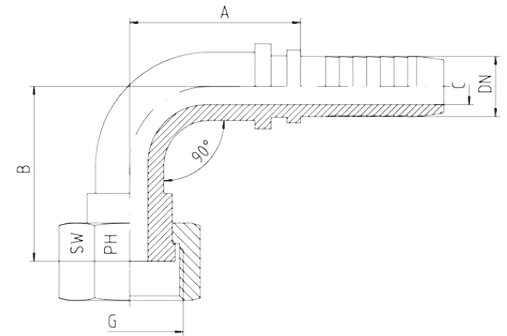

ORFS, Female Swept 90° Elbow Inserts

- FORFS, 90° elbow
- Flat sealing with nut

Hose DN	Bore	Thread G	Approx. Dimensions				Order Code
DN		G	A	B	C	SW	
06	1/4"	9/16"-18	30.0	28.0	4.0	19	ORFSF049004SS
06	1/4"	11/16"-16	30.0	30.0	4.0	22	ORFSF069004SS
08	5/16"	11/16"-16				22	ORFSF069005SS
10	3/8"	11/16"-16	35.0	31.0	7.0	22	ORFSF069006SS
10	3/8"	13/16"-16				24	ORFSF089006SS
12	1/2"	13/16"-16	44.0	36.5	9.5	24	ORFSF089008SS
16	5/8"	1"-14	56.0	49.0	12.5	30	ORFSF109010SS
19	3/4"	1"-14				30	ORFSF109012SS
19	3/4"	1.7/16"-23				41	ORFSF129012SS
25	1"	1.7/16"-23	83.5	66.0	20.0	41	ORFSF169016SS
31	1.1/4"	1.11/16"-12	86.5	79.0	25.0	50	ORFSF209020SS
38	1.1/2"	2"-12	104.0	97.0	31.0	60	ORFSF209024SS