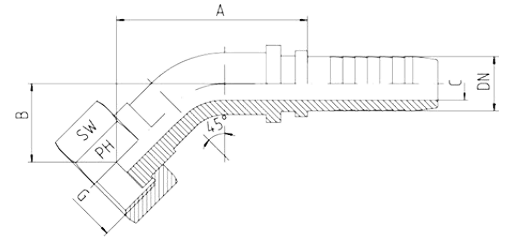

ORFS, Female Swept 45° Elbow Inserts

- FORFS, 45° elbow
- Flat sealing with nut

Hose	Bore	Thread	Approx. Dimensions				Order Code
DN		G	A	B	C	SW	
06	1/4"	9/16"-18	38.0	15.5	4.0	19	ORFSF044504SS
06	1/4"	11/16"-16				22	ORFSF064504SS
08	5/16"	11/16"-16				22	ORFSF064505SS
10	3/8"	11/16"-16	40.5	15.0	7.0	22	ORFSF064506SS
10	3/8"	13/16"-16				24	ORFSF084506SS
12	1/2"	13/16"-16	52.5	17.5	9.5	24	ORFSF084508SS
16	5/8"	1"-14	59.0	24.0	12.5	30	ORFSF104510SS
19	3/4"	1"-14				30	ORFSF104512SS
19	3/4"	1.7/16"-23				41	ORFSF124512SS
25	1"	1.7/16"-23				41	ORFSF164516SS
31	1.1/4"	1.11/16"-12				50	ORFSF204520SS
38	1.1/2"	2"-12	108.0	42.0	31.0	60	ORFSF204524SS