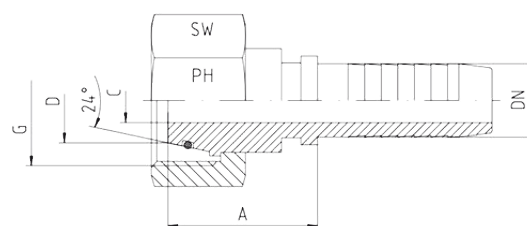

# Metric Female 24° Cone Seat, S Series DIN 2353

- For fittings with 24° cone and solderless connectors
- DIN 2353 / DIN EN ISO 8434-1
- Heavy series: DKOS straight
- O-ring: NBR
- On request: Viton

Hose DN	Bore	Thread G	Tube OD D	Approx. Dimensions			Order Code
				A	C	SW	
05	3/16"	M14 x 1.5	6	19.5	3.0	17	DKOS-06-DN05
06	1/4"	M14 x 1.5	6	21.0	3.7	17	DKOS-06-DN06
05	3/16"	M16 x 1.5	8	23.5	3.0	19	DKOS-08-DN05
06	1/4"	M16 x 1.5	8	25.0	4.0	19	DKOS-08-DN06
08	5/16"	M16 x 1.5	8	22.0	5.5	19	DKOS-08-DN08
10	3/8"	M16 x 1.5	8	30.0	4.5	19	DKOS-08-DN10
06	1/4"	M18 x 1.5	10	27.0	4.0	22	DKOS-10-DN06
08	5/16"	M18 x 1.5	10	26.0	5.5	22	DKOS-10-DN08
10	3/8"	M18 x 1.5	10	26.0	7.0	22	DKOS-10-DN10
06	1/4"	M20 x 1.5	12	28.0	4.0	24	DKOS-12-DN06
08	5/16"	M20 x 1.5	12	28.0	5.5	24	DKOS-12-DN08
10	3/8"	M20 x 1.5	12	26.0	7.0	24	DKOS-12-DN10
12	1/2"	M20 x 1.5	12	26.0	8.0	24	DKOS-12-DN12
08	5/16"	M22 x 1.5	14	20.5	5.5	27	DKOS-14-DN08
10	3/8"	M22 x 1.5	14	27.0	7.0	27	DKOS-14-DN10
12	1/2"	M22 x 1.5	14	24.0	9.5	27	DKOS-14-DN12
06	1/4"	M24 x 1.5	16	31.5	4.0	30	DKOS-16-DN06
08	5/16"	M24 x 1.5	16	31.5	5.5	30	DKOS-16-DN08
10	3/8"	M24 x 1.5	16	31.5	7.0	30	DKOS-16-DN10
12	1/2"	M24 x 1.5	16	31.5	9.5	30	DKOS-16-DN12
16	5/8"	M24 x 1.5	16	31.5	11.0	30	DKOS-16-DN16
10	3/8"	M30 x 2	20	37.0	7.0	36	DKOS-20-DN10
12	1/2"	M30 x 2	20	36.5	9.5	36	DKOS-20-DN12
16	5/8"	M30 x 2	20	37.5	12.5	36	DKOS-20-DN16
19	3/4"	M30 x 2	20	33.5	14.5	36	DKOS-20-DN19
12	1/2"	M36 x 2	25	29.0	9.5	46	DKOS-25-DN12
16	5/8"	M36 x 2	25	40.5	12.5	46	DKOS-25-DN16
19	3/4"	M36 x 2	25	41.0	14.5	46	DKOS-25-DN19
25	1"	M36 x 2	25	39.5	20.0	46	DKOS-25-DN25
19	3/4"	M42 x 2	30	44.0	14.5	50	DKOS-30-DN19
25	1"	M42 x 2	30	44.5	20.0	50	DKOS-30-DN25
31	1.1/4"	M42 x 2	30			50	DKOS-30-DN31
25	1"	M52 x 2	38	50.5	20.0	60	DKOS-38-DN25
31	1.1/4"	M52 x 2	38	49.0	25.5	60	DKOS-38-DN31
38	1.1/2"	M52 x 2	38	40.5	29.9	60	DKOS-38-DN38
38	1.1/2"	M68 x 2	50	49.0	31.5	80	DKOS-50-DN38