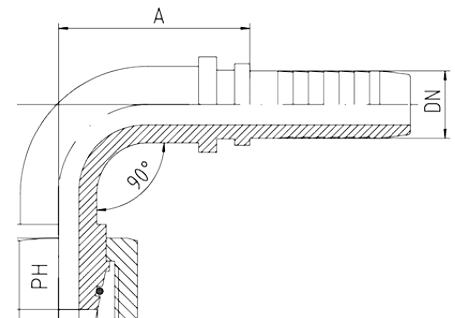

90° Metric Female 24° Cone Seat, S Series with O-Ring DIN 2353

- For fittings with 24° cone and solderless connectors
- DIN 2353 / DIN EN ISO 8434-1
- Heavy series: DKOS 90°
- O-ring: NBR
- On request: Viton

Hose DN	Bore	Thread G	Tube OD D	Approx. Dimensions				Order Code
DN		G	D	A	B	C	SW	
05	3/16"	M14 x 1.5	6	3.0			17	DKOS-06-90-DN05
06	1/4"	M14 x 1.5	6	28.0	28.5	4.0	17	DKOS-06-90-DN06
05	3/16"	M16 x 1.5	8	28.0	28.5	3.0	19	DKOS-08-90-DN05
06	1/4"	M16 x 1.5	8	28.0	29.5	4.0	19	DKOS-08-90-DN06
08	5/16"	M16 x 1.5	8	36.0	40.5	4.0	19	DKOS-08-90-DN08
06	1/4"	M18 x 1.5	10	28.5	29.5	4.0	22	DKOS-10-90-DN06
08	5/16"	M18 x 1.5	10	31.5	39.0	5.5	22	DKOS-10-90-DN08
10	3/8"	M18 x 1.5	10	35.0	37.5	7.0	22	DKOS-10-90-DN10
06	1/4"	M20 x 1.5	12	29.0	33.5	4.0	24	DKOS-12-90-DN06
08	5/16"	M20 x 1.5	12	34.5	37.0	5.5	24	DKOS-12-90-DN08
10	3/8"	M20 x 1.5	12	34.0	38.0	7.0	24	DKOS-12-90-DN10
12	1/2"	M20 x 1.5	12	45.0	53.0	8.5	24	DKOS-12-90-DN12
10	3/8"	M22 x 1.5	14	42.0	42.0	7.0	27	DKOS-14-90-DN10
10	3/8"	M24 x 1.5	16	43.0	42.5	7.0	30	DKOS-16-90-DN10
12	1/2"	M24 x 1.5	16	44.0	45.5	9.5	30	DKOS-16-90-DN12
12	1/2"	M30 x 2	20	46.0	59.0	9.5	36	DKOS-20-90-DN12
16	5/8"	M30 x 2	20	59.0	51.0	12.5	36	DKOS-20-90-DN16
19	3/4"	M30 x 2	20	61.5	54.5	12.5	36	DKOS-20-90-DN19
19	3/4"	M36 x 2	25	72.0	64.0	14.5	46	DKOS-25-90-DN19
25	1"	M36 x 2	25	79.0	79.0	18.5	46	DKOS-25-90-DN25
19	3/4"	M42 x 2	30				50	DKOS-30-90-DN19
25	1"	M42 x 2	30	85.0	84.0	20.0	50	DKOS-30-90-DN25
25	1"	M52 x 2	38				60	DKOS-38-90-DN25
31	1.1/4"	M52 x 2	38	101.0	100.0	25.0	60	DKOS-38-90-DN31
38	1.1/2"	M68 x 2	50	124.0	111.0	31.0	80	DKOS-50-90-DN38