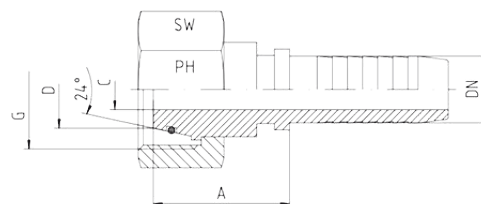

Metric Female 24° Cone Seat, L Series with O-Ring DIN 2353

- For fittings with 24° cone and solderless connectors
- DIN 2353 / DIN EN ISO 8434-1
- Light series: DKOL straight
- O-ring: NBR
- On request: Viton

Hose	Bore	Thread	Tube OD	Approx. Dimensions			Order Code
DN		G	D	A	C	SW	
05	3/16"	M12 x 1.5	6	19.5	3.0	14	DKOL-06-DN05
06	1/4"	M12 x 1.5	6	21.0	3.7	14	DKOL-06-DN06
05	3/16"	M14 x 1.5	8	23.5	3.0	17	DKOL-08-DN05
06	1/4"	M14 x 1.5	8	25.0	4.0	17	DKOL-08-DN06
08	5/16"	M14 x 1.5	8	22.0	5.5	17	DKOL-08-DN08
10	3/8"	M14 x 1.5	8	29.0	4.5	17	DKOL-08-DN10
06	1/4"	M16 x 1.5	10	27.0	4.0	19	DKOL-10-DN06
08	5/16"	M16 x 1.5	10	26.0	5.5	19	DKOL-10-DN08
10	3/8"	M16 x 1.5	10	26.0	7.0	19	DKOL-10-DN10
06	1/4"	M18 x 1.5	12	28.0	4.0	22	DKOL-12-DN06
08	5/16"	M18 x 1.5	12	28.0	5.5	22	DKOL-12-DN08
10	3/8"	M18 x 1.5	12	26.0	7.0	22	DKOL-12-DN10
12	1/2"	M18 x 1.5	12	26.0	8.0	22	DKOL-12-DN12
06	1/4"	M22 x 1.5	15	28.5	4.0	27	DKOL-15-DN06
08	5/16"	M22 x 1.5	15	28.5	5.5	27	DKOL-15-DN08
10	3/8"	M22 x 1.5	15	26.0	7.0	27	DKOL-15-DN10
12	1/2"	M22 x 1.5	15	27.0	9.5	27	DKOL-15-DN12
16	5/8"	M22 x 1.5	15	29.5	10.0	27	DKOL-15-DN16
10	3/8"	M26 x 1.5	18	24.0	7.0	32	DKOL-18-DN10
12	1/2"	M26 x 1.5	18	28.0	9.5	32	DKOL-18-DN12
16	5/8"	M26 x 1.5	18	29.5	12.5	32	DKOL-18-DN16
19	3/4"	M26 x 1.5	18	32.0	12.0	32	DKOL-18-DN19
12	1/2"	M30 x 2	22	32.5	9.5	36	DKOL-22-DN12
16	5/8"	M30 x 2	22	31.0	12.5	36	DKOL-22-DN16
19	3/4"	M30 x 2	22	33.0	14.5	36	DKOL-22-DN19
25	1"	M30 x 2	22	35.0	17.0	36	DKOL-22-DN25
16	5/8"	M36 x 2	28	33.0	12.5	41	DKOL-28-DN16