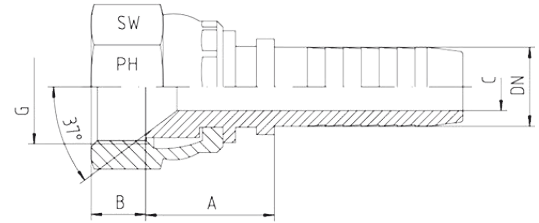

JIC 37° Female Swivel Inserts

Hose DN	Bore	Thread	Approx. Dimensions				Order Code
DN		G	A	B	C	SW	
05	3/16"	7/16"-20	16.2	7.5	3.0	17	DKJ7/16-DN05
06	1/4"	7/16"-20	16.2	7.5	4.0	17	DKJ7/16-DN06
10	3/8"	7/16"-20	17.5	7.5	7.0	17	DKJ7/16-DN10
05	3/16"	1/2"-20	16.2	9.5	3.0	17	DKJ1/2-DN05
06	1/4"	1/2"-20	16.0	9.5	4.0	17	DKJ1/2-DN06
08	5/16"	1/2"-20	19.0	8.5	5.5	17	DKJ1/2-DN08
05	3/16"	9/16"-18	18.0	9.5	3.0	19	DKJ9/16-DN05
06	1/4"	9/16"-18	18.5	8.5	4.0	19	DKJ9/16-DN06
08	5/16"	9/16"-18	16.5	10.0	5.5	19	DKJ9/16-DN08
10	3/8"	9/16"-18	19.0	8.5	7.0	19	DKJ9/16-DN10
12	1/2"	9/16"-18	18.0	8.5	7.5	19	DKJ9/16-DN12
06	1/4"	3/4"-16	21.0	10.0	4.0	24	DKJ3/4-DN06
08	5/16"	3/4"-16	19.0	10.0	5.5	24	DKJ3/4-DN08
10	3/8"	3/4"-16	19.0	10.0	7.0	24	DKJ3/4-DN10
12	1/2"	3/4"-16	20.0	10.0	9.5	24	DKJ3/4-DN12
16	5/8"	3/4"-16	20.0	11.5	9.5	24	DKJ3/4-DN16
19	3/4"	3/4"-16	23.0	11.0	10.0	24	DKJ3/4-DN19
10	3/8"	7/8"-14	23.5	12.5	7.0	27	DKJ7/8-DN10
12	1/2"	7/8"-14	20.0	11.5	9.5	27	DKJ7/8-DN12
16	5/8"	7/8"-14	21.0	11.5	12.5	27	DKJ7/8-DN16
19	3/4"	7/8"-14	23.0	12.5	12.5	27	DKJ7/8-DN19
12	1/2"	1.1/16"-12	22.0	15.0	9.5	32	DKJ11/16-DN12
16	5/8"	1.1/16"-12	24.0	14.0	12.5	32	DKJ11/16-DN16
19	3/4"	1.1/16"-12	22.0	15.0	14.5	32	DKJ11/16-DN19
25	1"	1.1/16"-12	23.0	14.5	20.0	32	DKJ11/16-DN25
16	5/8"	1.5/16"-12	26.5	14.5	12.5	41	DKJ15/16-DN16
19	3/4"	1.5/16"-12	29.5	14.0	14.5	41	DKJ15/16-DN19
25	1"	1.5/16"-12	28.0	14.0	20.0	41	DKJ15/16-DN25
31	1.1/4"	1.5/16"-12	28.0	14.0	19.0	41	DKJ15/16-DN31
25	1"	1.5/8"-12	32.5	15.5	20.0	50	DKJ15/8-DN25
31	1.1/4"	1.5/8"-12	27.5	15.5	25.5	50	DKJ15/8-DN31
31	1.1/4"	1.7/8"-12	31.5	20.0	25.5	55	DKJ17/8-DN31
38	1.1/2"	1.7/8"-12	36.5	18.5	31.5	55	DKJ17/8-DN38
38	1.1/2"	2.1/2"-12	43.0	25.0	31.5	70	DKJ21/2-DN38
51	2"	2.1/2"-12	45.5	25.0	43.0	70	DKJ21/2-DN51