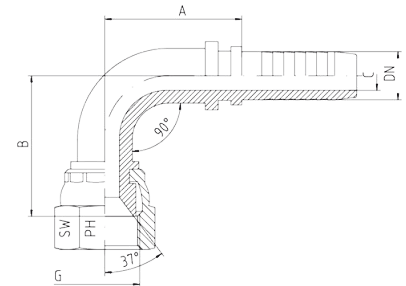

JIC 37° Female Swept 90° Inserts

Hose DN	Bore	Thread	Approx. Dimensions				Order Code
DN		G	A	B	C	SW	
05	3/16"	7/16"-20	29.0	29.0	3.0	17	DKJ7/16-90-DN05
06	1/4"	7/16"-20	27.5	31.0	4.0	17	DKJ7/16-90-DN06
05	3/16"	1/2"-20	29.0	29.0	3.0	17	DKJ1/2-90-DN05
06	1/4"	1/2"-20	27.5	31.0	4.0	17	DKJ1/2-90-DN06
08	5/16"	1/2"-20	26.0	32.0	5.5	17	DKJ1/2-90-DN08
05	3/16"	9/16"-18	29.0	27.0	3.0	19	DKJ9/16-90-DN05
06	1/4"	9/16"-18	27.5	26.0	4.0	19	DKJ9/16-90-DN06
08	5/16"	9/16"-18	35.5	36.0	5.5	19	DKJ9/16-90-DN08
10	3/8"	9/16"-18	36.0	35.0	7.0	19	DKJ9/16-90-DN10
10	3/8"	3/4"-16	36.0	30.5	7.0	22	DKJ3/4-90-DN10
12	1/2"	3/4"-16	43.0	45.0	9.5	24	DKJ3/4-90-DN12
10	3/8"	7/8"-14	42.5	38.0	7.0	27	DKJ7/8-90-DN10
12	1/2"	7/8"-14	43.0	46.5	9.5	27	DKJ7/8-90-DN12
16	5/8"	7/8"-14	56.5	55.5	12.5	27	DKJ7/8-90-DN16
12	1/2"	1.1/16"-12	45.5	60.5	9.5	32	DKJ11/16-90-DN12
16	5/8"	1.1/16"-12	58.0	51.5	12.5	32	DKJ11/16-90-DN16
19	3/4"	1.1/16"-12	58.5	61.5	14.5	32	DKJ11/16-90-DN19
19	3/4"	1.5/16"-12	68.0	66.0	14.5	41	DK15/16-90-DN19
25	1"	1.5/16"-12	80.0	73.5	20.0	41	DKJ-15/16-90-DN25
25	1"	1.5/8"-12	105.0	94.5	20.0	50	DKJ15/8-90-DN25
31	1.1/4"	1.5/8"-12	101.0	94.0	25.0	50	DKJ15/8-90-DN31
31	1.1/4"	1.7/8"-12	127.0	95.0	25.0	55	DKJ17/8-90-DN31
38	1.1/2"	1.7/8"-12	104.5	103.0	31.5	55	DKJ17/8-90-DN38
38	1.1/2"	2.1/2"-12			31.5		DKJ21/2-90-DN38
51	2"	2.1/2"-12	149.0	150.0	42.0	70	DKJ21/2-90-DN51