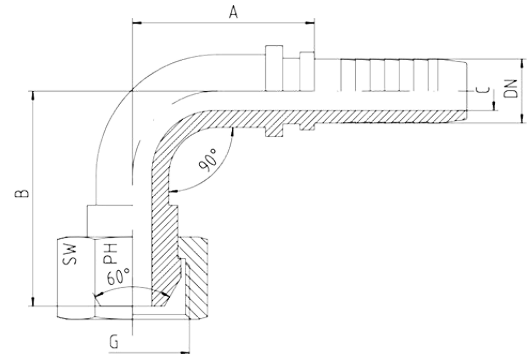

Female Swept 90° Inserts, BSPP

- With BSP union nut
- For connectors with 60° cone
- DKR 90° elbow

| Hose | Bore | Thread | Approx. Dimensions | | | | Order Code |
|------|--------|-----------|--------------------|-------|------|----|------------|
| DN | | G | A | B | C | SW | |
| 05 | 3/16" | 1/8"-28 | 28.0 | 29.0 | 3.0 | 14 | SEI05-18 |
| 05 | 3/16" | 1/4"-19 | 29.0 | 27.5 | 3.0 | 17 | SEI05-14 |
| 06 | 1/4" | 1/8"-28 | 28.5 | 30.0 | 4.0 | 14 | SEI06-18 |
| 06 | 1/4" | 1/4"-19 | 28.5 | 28.0 | 4.0 | 17 | SEI06-14 |
| 06 | 1/4" | 3/8"-19 | 29.0 | 26.0 | 4.0 | 19 | SEI06-38 |
| 08 | 5/16" | 1/4"-19 | 36.0 | 36.0 | 5.5 | 19 | SEI08-14 |
| 08 | 5/16" | 3/8"-19 | 33.0 | 34.0 | 5.5 | 19 | SEI08-38 |
| 10 | 3/8" | 1/4"-19 | 34.0 | 39.0 | 6.0 | 19 | SEI10-14 |
| 10 | 3/8" | 3/8"-19 | 33.0 | 34.0 | 7.0 | 19 | SEI10-38 |
| 10 | 3/8" | 1/2"-14 | 44.0 | 42.5 | 7.0 | 27 | SEI10-12 |
| 12 | 1/2" | 3/8"-19 | 44.0 | 47.5 | 9.0 | 22 | SEI12-38 |
| 12 | 1/2" | 1/2"-14 | 44.0 | 42.5 | 9.5 | 27 | SEI12-12 |
| 12 | 1/2" | 5/8"-14 | 44.0 | 50.5 | 9.5 | 27 | SEI12-58 |
| 16 | 5/8" | 1/2"-14 | 58.0 | 53.0 | 12.5 | 27 | SEI16-12 |
| 16 | 5/8" | 5/8"-14 | 55.0 | 54.0 | 12.5 | 27 | SEI16-58 |
| 16 | 5/8" | 3/4"-14 | 55.0 | 54.0 | 12.5 | 32 | SEI16-34 |
| 19 | 3/4" | 3/4"-14 | 61.0 | 54.0 | 14.5 | 32 | SEI20-34 |
| 19 | 3/4" | 1"-11 | 78.0 | 69.0 | 14.5 | 41 | SEI20-1 |
| 25 | 1" | 1"-11 | 78.0 | 69.0 | 20.0 | 41 | SEI25-1 |
| 25 | 1" | 1.1/4"-11 | 82.0 | 81.0 | 20.0 | 50 | SEI25-114 |
| 31 | 1.1/4" | 1.1/4"-11 | 87.0 | 81.0 | 25.0 | 50 | SEI31-114 |
| 31 | 1.1/4" | 1.1/2"-11 | 125.0 | 103.0 | 25.0 | 55 | SEI31-112 |
| 38 | 1.1/2" | 1.1/2"-11 | 104.0 | 102.0 | 31.0 | 55 | SEI38-112 |
| 38 | 1.1/2" | 2"-11 | 124.0 | 120.0 | 31.0 | 70 | SEI38-2 |
| 51 | 2" | 2"-11 | 142.0 | 133.0 | 40.0 | 70 | SEI51-2 |