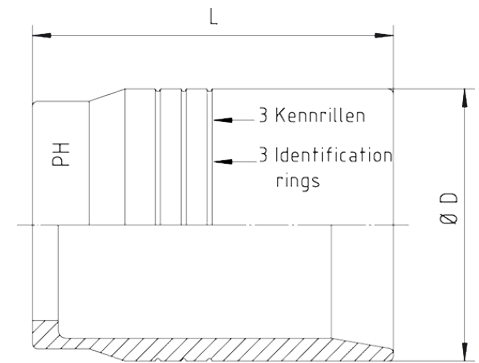

# Ferrule, PTFE, Convolutated Bore

- For hose type: PT3W – PTFE convoluted hose, with one braid, category 17.21
- For use with nipples, category 2.17-2.63

Hose	Bore	Approx. Dimensions		Order Code
DN		D	L	
06	1/4"	18	33	SCFPTFE-06
08	5/16"	20	33	SCFPTFE-08
10	3/8"	23.5	33	SCFPTFE-10
12	1/2"	26.3	35	SCFPTFE-12
16	5/8"	30	38	SCFPTFE-16
19	3/4"	34.3	44	SCFPTFE-20
25	1"	40.6	50	SCFPTFE-25