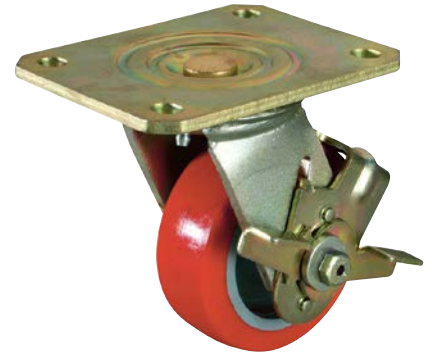

SL Series Swivel Plate Fitting Castors

- Wheel type: red polyurethane
- Fixing type: top plate
- Bracket type: swivel
- Bracket material: fabricated steel
- Bearing type: plain bore

Polyurethane Type with Bearing, with Brake

Part No	Wheel Diameter mm	Fixing Centres mm	Load Capacity kg	Overall Height mm	Bolt Hole Size mm	Wheel Tread Width mm	Hub Width mm	Bore mm
SL4PNBBK	100	105 x 80	270	140	10	32	48	15
SL5PNBBK	125	105 x 80	360	165	10	35	48	15
SL6PNBBK	150	105 x 80	520	190	10	38	60	20