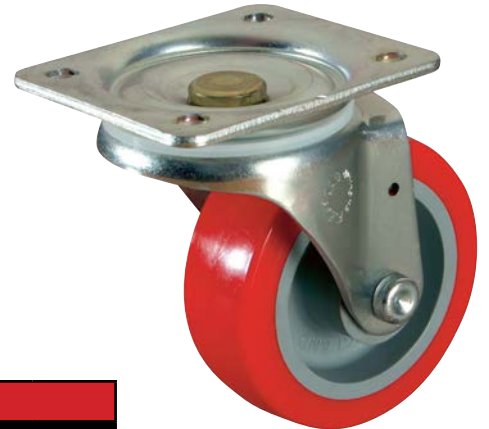

22 Series

Swivel Plate Fitting Castors

- Wheel type: red polyurethane tyre / nylon centre
- Fixing type: top plate
- Bracket type: swivel
- Bracket material: pressed steel
- Bearing type: roller bearing

Polyurethane Tyre with Bearing, No Brake								
Part No	Wheel Diameter mm	Fixing Centres mm	Load Capacity kg	Overall Height mm	Bolt Hole Size mm	Wheel Tread Width mm	Hub Width mm	Bore mm
422PNB	100	80 x 60	250	128	8	35	44	15
522PNB	125	80 x 60	250	155	8	35	44	15
622PNB	150	80 x 60	250	188	10	45	60	20