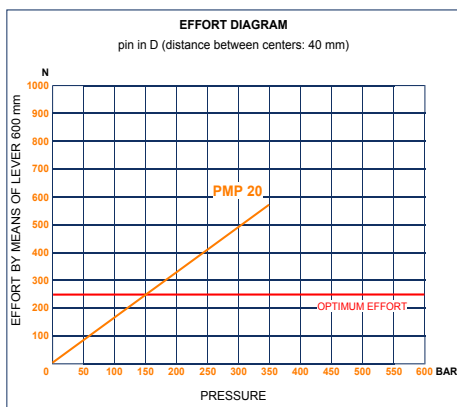

### Specifications:

- Cast iron body
- Piston treated with Niploy
- White zinc plated support lever
- Lever connection Ø 27
- White zinc plated external parts
- Standard colour black

DISPLACEMENT cm <sup>3</sup>	A mm	B mm	C mm	D °	E °	ACTUAL DISPLACEMENT cm <sup>3</sup>	PRESSURE BAR		MASS KG	CODE WITHOUT BELLOWS	CODE WITH BELLOWS
							OPTIMAL	MAX			
20	--	--	--	32	30	20,090	150	350	2,650	6074.0054	6074.0059