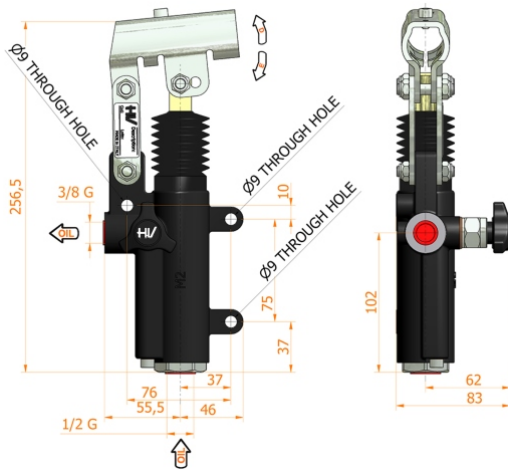

## PMP 20 s

with release hand knob double acting hand pump for single acting cylinder for fixing to wall

### Specifications:

- Cast iron body
- Piston treated with Niploy
- White zinc plated support lever
- Lever connection Ø 27
- White zinc plated external parts
- Standard colour black

DISPLACEMENT cm <sup>3</sup>	A mm	B mm	C mm	D °	E °	ACTUAL DISPLACEMENT cm <sup>3</sup>	PRESSURE BAR		MASS KG	CODE WITHOUT BELLOWS	CODE WITH BELLOWS
							OPTIMAL	MAX			
20	--	--	--	32	30	20,090	150	350	2,650	6074.0054	6074.0059