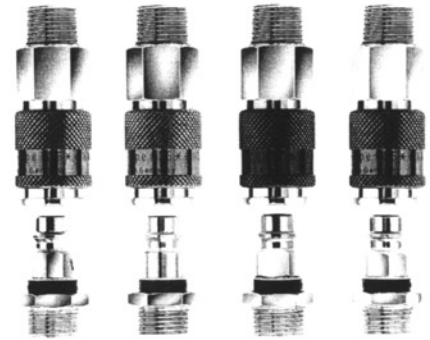

### Material:

back part: brass  
 coupler body: brass  
 sleeve: aluminium, eloxed  
 valve: brass  
 springs and locking o-ring: stainless steel  
 balls: stainless steel  
 seals: Buna N  
 plug: brass, with eloxed Aluminium-designation

### Options:

C = chrome plated  
 N = nickel plated  
 D = durnicoat  
 V = Viton seals  
 E = Ethylene-Propylene seals  
 Other seals on request  
 KB = double shut off  
 KARV = stainless steel AISI 303, with Viton seal, single shut off  
 KBRV = stainless steel AISI 303, with Viton seal, double shut off