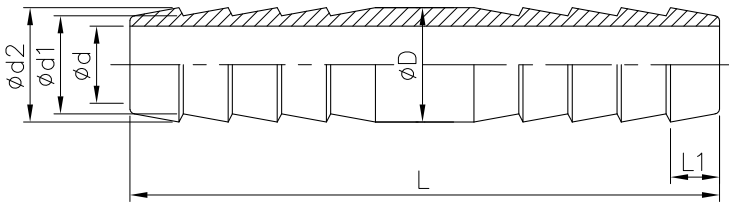

150lb 316 Stainless Steel Pipe Fittings

Hose Joiners Equal

	SIZE	d	d1	d2	D	L	L1
DS06-SS	1/4"	4.5	6.45	7.3	8.8	8.8	5.45
DS08-SS	5/16"	5.87	7.9	9.06	10.63	10.63	5.45
DS10-SS	3/8"	6.85	9.3	10.5	12.6	12.6	5.45
DS13-SS	1/2"	9.87	12.5	13.52	15.62	15.62	5.45