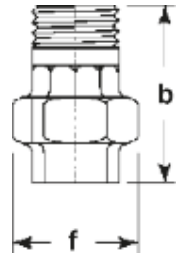

Male x Female Equal Union, Spherical Seat Bronze to Iron (Fig 272)

CRANE

Black, BSPT

Part Code	Fitting Size	Dimensions mm			Weight kg (per 100 pieces)
		b	a	f	
C272-112N	1.1/2"	95	76	†	99.95

Galvanised, BSPT

Part Code	Fitting Size	Dimensions mm			Weight kg (per 100 pieces)
		b	a	f	
C272-112	1.1/2"	95	76	†	99.95