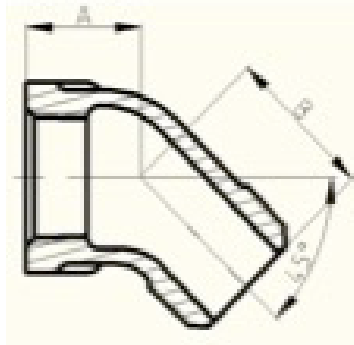

Malleable Iron Fittings

Female Equal Elbow 90° (90)

Size		Dimensions (mm)	
Inch	mm	A	B
1/2	15	22.4	29.2
3/4	20	24.9	32.8
1	25	28.5	37.3
1 1/4	32	32.8	43.4
1 1/2	40	36.3	47.8
2	50	42.7	56.4
2 1/2	65	49.5	65.3
3	80	55.1	76.2
4	100	66.3	94.0

Male x Female Equal Elbow 90° (92)

Female Equal Elbow 45° (120)

Male x Female Equal Elbow 45° (121)