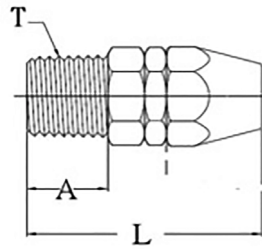

# Swivel Fitting for Polyurethane Tube & Flexi-Braid Polyurethane Braided Hose

## Brass Fitting BSPT

Other fittings can be used with "Flexi-Braid" Hose, such as Brass Hose-Tails (see page 861) Stainless Steel Hose Tails or Nylon Hose Tails,

Part No:	L	T	A	To Suit:
PF0406-14	32	1/4 PT	11	4mm X 6mm
PF0508-14	32	1/4 PT	11	5mm X 8mm
PF0610-14	37.5	1/4 PT	11	6.5mm X 10mm
PF0812-14	39	1/4 PT	11	8mm X 12mm
PF0812-38	40.5	3/8 PT	12.5	8mm X 12mm