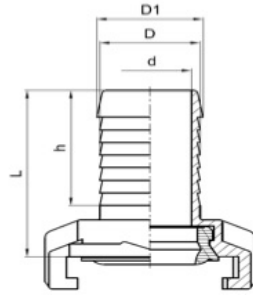

Quick Release Pneumatic Hose Couplings

Series GK, Brass Water Couplings

Hose Tail, Geka Type

Part No	To Suit Hose	d	D	D1	L	h
GT38	3/8"	8.5	11	12.5	38	21
GT58	5/8"	13	17	18.5	44	28