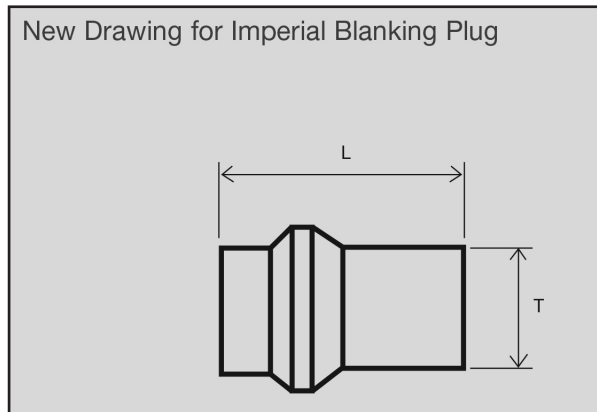

Hydraulic Imperial Compression Fittings

Steel Fittings for O.D. & N.B.

O.D. Tubes

Part No.	O.D. Tube Size T.	O.D. Tube Size L.
2019-0104	1/4"	1.3/16"
2019-0112	3/8"	1.1/4"
2019-0120	1/2"	1.5/16"
2019-0138	3/4"	1.3/8"
2019-0153	1"	1.5/8"

N.B. Tubes

Part No.	N.B. Tube Size T.	N.B. Tube Size L.
2019-0161	1/8"	1.5/16"
2019-0179	1/4"	1.3/8"
2019-0187	3/8"	1.3/8"
2019-0195	1/2"	1.1/2"
2019-0203	3/4"	1.11/16"