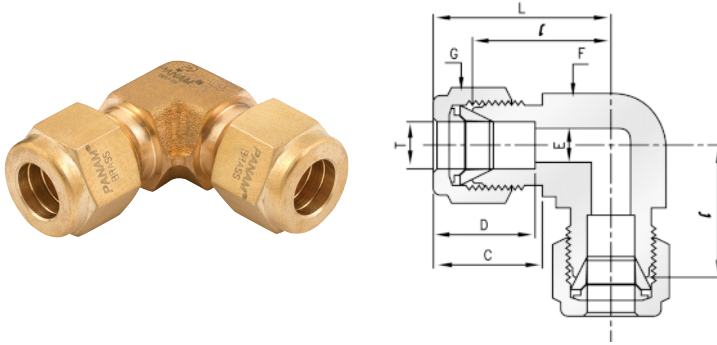

Brass Twin Ferrule Metric Tube Fitting

Equal Elbow, Tube x Tube

Part No.	Tube O.D T mm	E mm	f mm	G mm	C	D	I	L
UE-4-B	4	2.4	12.7	12	13.7	16.4	18.8	25.4
UE-6-B	6	4.8	12.7	14	15.3	17.7	19.6	27.0
UE-8-B	8	6.4	14.3	16	16.2	18.6	21.3	28.8
UE-10-B	10	7.9	17.5	19	17.2	19.5	23.9	31.5
UE-12-B	12	9.5	20.6	22	22.8	22.0	25.9	36.0
UE-16-B	16	12.7	25.4	25	24.4	22.0	28.7	38.8
UE-20-B	20	15.9	31.8	32	26.0	22.0	32.5	42.6
UE-22-B	22	18.3	31.8	32	26.0	22.0	32.5	42.6
UE-25-B	25	21.8	36.0	38	31.3	26.5	36.8	49.1