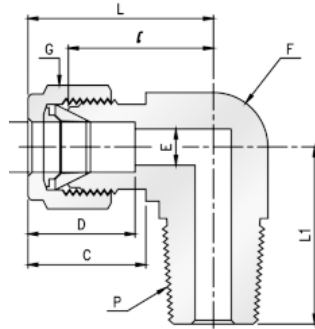

Brass Twin Ferrule Metric Tube Fitting

Male Elbow Connector, NPT

Part No.	Tube O.D T mm	P NPT	E mm	f mm	G mm	C	D	L	L1
ME-4-125N-B	4	1/8	2.4	12.7	12	13.7	16.1	25.4	18.8
ME-4-250N-B	4	1/4	2.4	12.7	12	13.7	16.1	25.4	23.4
ME-6-125N-B	6	1/8	4.8	12.7	14	15.3	17.7	27	18.8
ME-6-250N-B	6	1/4	4.8	12.7	14	15.3	17.7	27	23.4
ME-6-375N-B	6	3/8	4.8	17.5	14	15.3	17.7	29.8	26.2
ME-6-500N-B	6	1/2	4.8	20.6	14	15.3	17.7	31.8	33
ME-8-125N-B	8	1/8	4.8	14.3	16	16.2	18.6	28.8	19.8
ME-8-125N-B	10	1/4	7.1	17.5	19	17.2	19.5	31.5	28.2
ME-8-250N-B	10	3/8	7.9	17.5	19	17.2	19.5	31.5	28.2
ME-10-250N-B	12	1/4	7.1	20.6	22	22.8	22.00	36	28.2
ME-10-375N-B	12	3/8	9.5	20.6	22	22.8	22.00	36	28.2
ME-12-500N-B	12	1/2	9.5	20.6	22	22.8	22.00	36	33
ME-16-375N-B	16	3/8	9.5	25.4	25	24.4	22.00	38	30.2
ME-20-750N-B	20	3/4	15.9	31.8	32	26.0	22.00	44.6	41.7