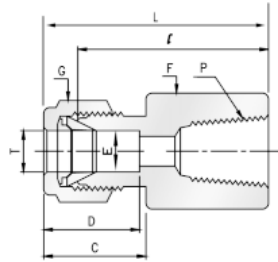

# Brass Twin Ferrule Metric Tube Fitting

## Female Straight Connector, BSPT

Part No.	Tube O.D T mm	P NPT	E mm	F	G	D	C	I	L
FC-6-125RT-B	6	1/8	4.8	14	14	15.3	17.7	23.9	31.3
FC-6-250RT-B	6	3/8	4.8	22	14	15.3	17.7	29.5	36.9
FC-6-500RT-B	6	1/2	4.8	27	14	15.3	17.7	35.1	42.5
FC-8-125RT-B	8	1/8	6.4	15	16	16.2	18.6	24.6	32.1
FC-8-250RT-B	8	1/4	6.4	19	16	16.2	18.6	29.5	37.0
FC-10-250RT-B	10	1/4	7.9	19	19	17.2	19.5	30.2	37.8
FC-10-375RT-B	10	3/8	7.9	22	19	17.2	19.5	31.0	38.6
FC-10-500RT-B	10	1/2	7.9	27	19	17.2	22.0	36.6	44.2
FC-12-250RT-B	12	1/4	9.5	22	22	22.8	22.0	30.2	40.3
FC-12-375RT-B	12	3/8	9.5	22	22	22.8	22.0	31.0	41.1
FC-12-500RT-B	12	1/2	9.5	27	22	22.8	22.0	36.6	46.7