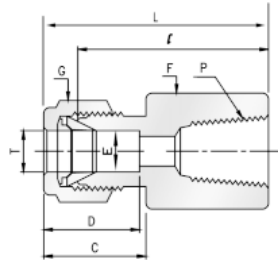

# Brass Twin Ferrule Metric Tube Fitting

## Female Straight Connector, NPT

Part No.	Tube O.D T mm	P NPT	E mm	F	G	D	C	I	L
FC-6-125N-B	6	1/8	4.8	14	14	15.3	17.7	23.9	31.3
FC-6-250N-B	6	3/8	4.8	22	14	15.3	17.7	29.5	36.9
FC-6-500N-B	6	1/2	4.8	27	14	15.3	17.7	35.1	42.5
FC-8-125N-B	8	1/8	6.4	15	16	16.2	18.6	24.6	32.1
FC-8-250N-B	8	1/4	6.4	19	16	16.2	18.6	29.5	37.0
FC-10-250N-B	10	1/4	7.9	19	19	17.2	19.5	30.2	37.8
FC-10-375N-B	10	3/8	7.9	22	19	17.2	19.5	31.0	38.6
FC-10-500N-B	10	1/2	7.9	27	19	17.2	22.0	36.6	44.2
FC-12-250N-B	12	1/4	9.5	22	22	22.8	22.0	30.2	40.3
FC-12-375N-B	12	3/8	9.5	22	22	22.8	22.0	31.0	41.1
FC-12-500N-B	12	1/2	9.5	27	22	22.8	22.0	36.6	46.7
FC-25-750N-B	25	3/4	21.8	35	38	31.3	26.5	41.1	53.4