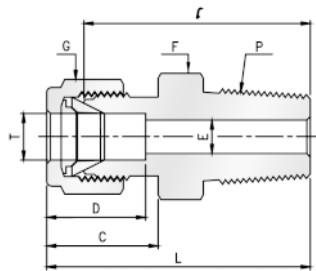

Brass Twin Ferrule Metric Tube Fitting

Male Straight Connector, BSPT

Part No.	Tube O.D T mm	P BSPT	E mm	F	G	C	D	I	L
MC-4-125N-B	4	1/8	2.4	12	12	13.7	16.1	24.6	31.2
MC-6-125RT-B	6	1/8	4.8	14	14	15.3	17.7	25.4	32.8
MC-6-250RT-B	6	1/4	4.8	14	14	15.3	17.7	30.2	37.6
MC-8-125RT-B	8	1/8	4.8	15	16	16.2	18.6	26.7	34.2
MC-8-250RT-B	8	1/4	6.4	15	16	16.2	18.6	31.2	38.7
MC-10-250RT-B	10	1/4	7.1	18	19	17.2	19.5	33.3	40.9
MC-10-375RT-B	10	3/8	7.9	18	19	17.2	19.5	33.3	40.9
MC-10-500RT-B	10	1/2	7.9	22	19	17.2	19.5	38.1	45.7
MC-12-250RT-B	12	1/4	7.1	22	22	22.8	22	33.3	43.4
MC-12-375RT-B	12	3/8	9.5	22	22	22.8	22	33.3	43.4
MC-12-500RT-B	12	1/2	9.5	22	22	22.8	22	38.1	48.2
MC-16-500RT-B	16	1/2	11.9	24	25	24.4	22	38.9	49.0
MC-20-750N-B	20	3/4	15.9	30	32	26	22	42.2	52.3
MC-22-750RT-B	22	3/4	15.9	30	32	26	22	42.2	52.3