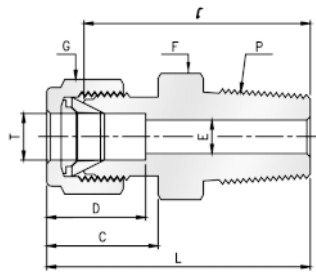

Brass Twin Ferrule Metric Tube Fitting

Male Straight Connector, NPT

Part No.	Tube O.D T mm	P BSPT	E mm	F	G	D	C	I	L
MC-6-125RT-B	6	1/8	4.8	14	14	15.3	17.7	23.9	31.3
MC-6-250RT-B	6	3/8	4.8	22	14	15.3	17.7	29.5	36.9
MC-6-500RT-B	6	1/2	4.8	27	14	15.3	17.7	35.1	42.5
MC-8-125RT-B	8	1/8	6.4	15	16	16.2	18.6	24.6	32.1
MC-8-250RT-B	8	1/4	6.4	19	16	16.2	18.6	29.5	37.0
MC-10-250RT-B	10	1/4	7.9	19	19	17.2	19.5	30.2	37.8
MC-10-375RT-B	10	3/8	7.9	22	19	17.2	19.5	31.0	38.6
MC-10-500RT-B	10	1/2	7.9	27	19	17.2	22.0	36.6	44.2
MC-12-250RT-B	12	1/4	9.5	22	22	22.8	22.0	30.2	40.3
MC-12-375RT-B	12	3/8	9.5	22	22	22.8	22.0	31.0	41.1
MC-12-500RT-B	12	1/2	9.5	27	22	22.8	22.0	36.6	46.7
MC-25-750RT-B	25	3/4	21.8	35	38	31.3	26.5	41.1	53.4