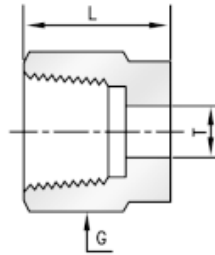

Brass Twin Ferrule Imperial Tube Fitting

Nuts, Tube

Part No.	Tube O.D. T in	G in	L
N-125-B	1/8	7/16	11.93
N-250-B	1/4	9/16	12.70
N-375-B	3/8	11/16	14.22
N-500-B	1/2	7/8	17.52
N-750-B	3/4	1-1/8	17.52
N-1000-B	1	1-1/2	20.57