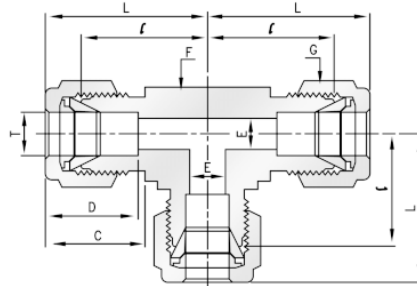

# Brass Twin Ferrule Imperial Tube Fitting

## Equal Tee, Tube x Tube

Part No.	Tube O.D T in	E mm	f in	G in	D	C	I	L
UT-125-B	1/8	2.28	3/8	7/16	12.70	15.24	15.74	22.35
UT-250-B	1/4	4.82	1/2	9/16	15.24	17.78	19.55	26.92
UT-375-B	3/8	7.11	5/8	11/16	16.76	19.30	23.11	30.48
UT-500-B	1/2	10.41	13/16	7/8	22.86	21.84	25.90	36.06
UT-750-B	3/4	15.74	1-1/16	1-1/8	24.38	21.84	29.71	39.87
UT-1000-B	1	22.35	1-27/64	1-1/2	31.24	26.41	36.83	49.02