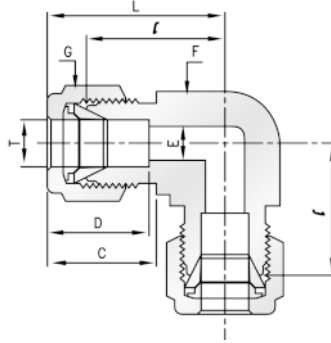

# Brass Twin Ferrule Imperial Tube Fitting

## Equal Elbow, Tube x Tube

Part No.	Tube O.D T in	E mm	f in	G in	C	D	I	L
UE-125-B	1/8	2.28	3/8	7/16	12.70	15.24	15.74	22.35
UE-250-B	1/4	4.82	1/2	9/16	15.24	17.78	19.55	26.92
UE-375-B	3/8	7.11	5/8	11/16	16.76	19.30	23.11	30.48
UE-500-B	1/2	10.41	13/16	7/8	22.86	21.84	25.90	36.06
UE-750-B	3/4	15.74	1-1/16	1-1/8	24.38	21.84	29.71	39.87
UE-1000-B	1	22.35	1-27/64	1-1/2	31.24	26.41	36.83	49.02