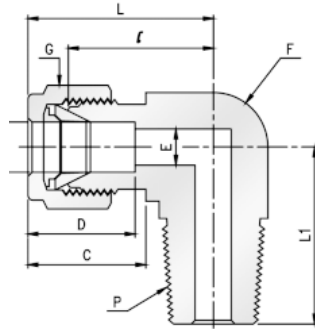

Brass Twin Ferrule Imperial Tube Fitting

Male Elbow Connector, BSPT

Part No.	Tube O.D T in	P NPT	E mm	F in	G in	C	D	L	L1
ME-250-125RT-B	1/4	1/8	4.82	1/2	9/16	15.24	17.78	26.47	19.10
ME-250-250RT-B	1/4	1/4	4.82	1/2	9/16	15.24	17.78	27.18	23.87
ME-375-250RT-B	3/8	1/4	7.11	5/8	11/16	16.76	19.30	30.48	28.40
ME-375-375RT-B	3/8	3/8	7.11	11/16	11/16	16.76	19.30	31.24	28.44