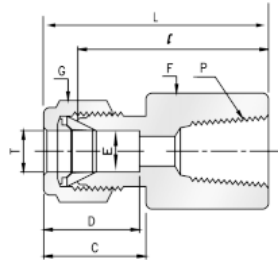

# Brass Twin Ferrule Imperial Tube Fitting

## Female Straight Connector, NPT

Part No.	Tube O.D. T in	P (NPT)	E Min	F	G	D	C	I	L
FC-250-125N-B	1/4	1/8	4.82	9/16	9/16	15.24	17.78	23.87	31.24
FC-250-250N-B	1/4	1/4	4.82	3/4	9/16	15.24	17.78	28.44	35.81
FC-250-375N-B	1/4	3/8	4.82	7/8	9/16	15.24	17.78	30.22	37.59
FC-375-250N-B	3/8	1/4	7.11	3/4	11/16	16.76	19.30	30.22	37.59
FC-375-375N-B	3/8	3/8	7.11	7/8	11/16	16.76	19.30	31.75	39.11
FC-375-500N-B	3/8	1/2	7.11	1-1/16	11/16	16.76	19.30	36.57	43.94
FC-500-375N-B	1/2	3/8	10.41	7/8	7/8	22.86	21.84	31.75	41.91
FC-500-500N-B	1/2	1/2	10.41	1-1/16	7/8	22.86	21.84	36.57	46.73
FC-750-500N-B	3/4	1/2	15.74	1-1/16	1-1/8	24.38	21.84	36.57	46.73