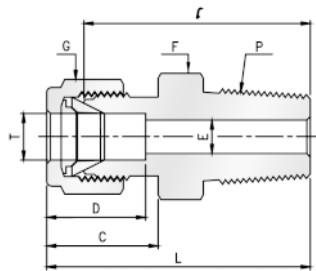

Brass Twin Ferrule Imperial Tube Fitting

Male Straight Connector, NPT

Part No.	Tube O.D. T in	P (NPT)	E Min	F	G	D	C	I	L
MC-125-125N-B	1/8"	1/8	2.28	7/16	7/16	12.70	15.24	23.87	30.48
MC-125-250N-B	1/8	1/4	2.28	9/16	7/16	12.70	15.24	28.95	35.56
MC-250-125N-B	1/4	1/8	4.82	1/2	9/16	15.24	17.78	24.40	32.76
MC-250-250N-B	1/4	1/4	4.82	9/16	9/16	15.24	17.78	30.48	37.84
MC-250-375N-B	1/4	3/8	4.82	11/16	9/16	15.24	17.78	30.98	38.35
MC-375-250N-B	3/8	3/8	7.11	11/16	11/16	16.76	19.30	32.51	39.87
MC-375-375N-B	3/8	3/8	7.11	11/16	11/16	16.76	19.30	32.51	39.87
MC-375-500N-B	3/8	1/2	7.11	7/8	11/16	16.76	19.30	38.86	46.22
MC-500-375N-B	1/2	3/8	9.65	13/16	7/8	22.86	21.84	33.27	43.43
MC-500-500N-B	1/2	1/2	10.41	7/8	7/8	22.86	21.84	38.86	49.02
MC-500-750N-B	1/2	3/4	10.41	1-1/16	7/8	22.86	21.84	40.38	50.54
MC-750-500N-B	3/4	1/2	11.93	1-1/16	1-1/8	24.38	21.84	40.38	50.54
MC-750-750N-B	3/4	3/4	15.74	1-1/16	1-1/8	24.38	21.84	40.38	50.54
MC-750-1000N-B	3/4	1	15.74	1-3/8	1-1/8	24.38	21.84	46.99	57.15
MC-1000-750N-B	1	3/4	15.74	1-3/8	1-1/2	31.24	26.41	45.21	57.40
MC-1000-1000N-B	1	1	22.35	1-3/8	1-1/2	31.24	26.41	50.03	62.23