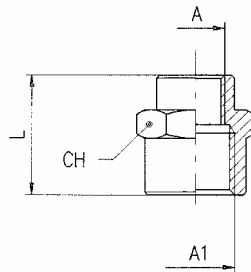

Nickel Plated Brass Adaptors

Female Socket - Equal

Code	A	L	CH
MU05	M5	11	8
MU10	1/8"	15	14
MU13	1/4"	22	17
MU17	3/8"	24	22
MU21	1/2"	30	26
MU26	3/4"	32	32
MU33	1"	46	40

Female Socket - Unequal

Code	A	A1	L	CH
MU05/10	M5	1/8"	13	14
MU10/13	1/8"	1/4"	19	17
MU10/17	1/8"	3/8"	20	22
MU10/21	1/8"	1/2"	24	24
MU13/17	1/4"	3/8"	23	22
MU13/21	1/4"	1/2"	25	24
MU17/21	3/8"	1/2"	27.5	24
MU17/26	3/8"	3/4"	25	32
MU21/26	1/2"	3/4"	30	30
MU21/33	1/2"	1"	39	40
MU26/33	3/4"	1"	41	40