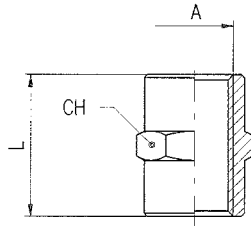

Nickel Plated Brass Adaptors

Female Socket - Equal

Code	A	L	CH
MU05	M5	11	8
MU10	1/8"	15	14
MU13	1/4"	22	17
MU17	3/8"	24	22
MU21	1/2"	30	26
MU26	3/4"	32	32
MU33	1"	46	40

Female Socket - Unequal

Code	A	A1	L	CH
MU05/10	M5	1/8"	13	14
MU10/13	1/8"	1/4"	19	17
MU10/17	1/8"	3/8"	20	22
MU10/21	1/8"	1/2"	24	24
MU13/17	1/4"	3/8"	23	22
MU13/21	1/4"	1/2"	25	24
MU17/21	3/8"	1/2"	27.5	24
MU17/26	3/8"	3/4"	25	32
MU21/26	1/2"	3/4"	30	30
MU21/33	1/2"	1"	39	40
MU26/33	3/4"	1"	41	40