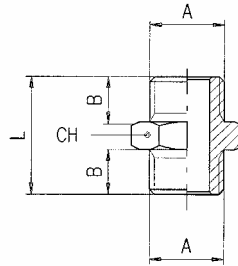

Nickel Plated Brass Adaptors

Male Adaptors - Equal

Code	A	B	L	CH
DN10/10K	1/8"	7.5	19.5	12
DN13/13K	1/4"	11	27	14
DN17/17K	3/8"	11.5	28	17
DN21/21K	1/2"	14	33.5	22
DN26/26K	3/4"	16.5	40	27
DN33/33K	1"	19	46.5	34
DN42/42K	1.1/4"	20.5	50	8
DN50/50K	1.1/2"	-	-	-
DN55/55K	2"	2.2	58.5	9.5

Code	A	B	L	CH
DN05/05	M5	4	11.5	8
DN10/10	1/8"	6	16.5	14
DN13/13	1/4"	8	21	17
DN17/17	3/8"	9	23	19
DN21/21	1/2"	10	25.5	24
DN26/26	3/4"	12	29.5	30
DN33/33	1"	12	32	40
DN42/42	1.1/4"	20.5	49.5	8
DN50/50	1.1/2"	21.5	54	10
DN55/55	2"	-	-	-