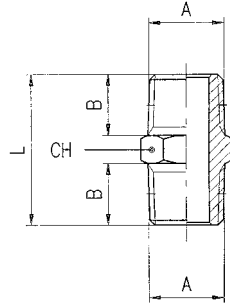

Nickel Plated Brass Adaptors

Male Adaptors - Equal

Code	A	B	L	CH
DN10/10K	1/8"	7.5	19.5	12
DN13/13K	1/4"	11	27	14
DN17/17K	3/8"	11.5	28	17
DN21/21K	1/2"	14	33.5	22
DN26/26K	3/4"	16.5	40	27
DN33/33K	1"	19	46.5	34
DN42/42K	1.1/4"	20.5	50	8
DN50/50K	1.1/2"	-	-	-
DN55/55K	2"	2.2	58.5	9.5

Code	A	B	L	CH
DN05/05	M5	4	11.5	8
DN10/10	1/8"	6	16.5	14
DN13/13	1/4"	8	21	17
DN17/17	3/8"	9	23	19
DN21/21	1/2"	10	25.5	24
DN26/26	3/4"	12	29.5	30
DN33/33	1"	12	32	40
DN42/42	1.1/4"	20.5	49.5	8
DN50/50	1.1/2"	21.5	54	10
DN55/55	2"	-	-	-