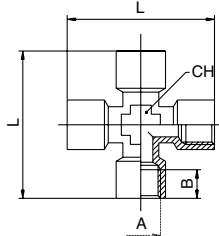

Nickel Plated Brass Adaptors

Equal Crosses

| Code | A | B | L | CH |
|------|------|-----|----|----|
| FC10 | 1/8" | 8.5 | 39 | 11 |
| FC13 | 1/4" | 11 | 50 | 13 |
| FC17 | 3/8" | 12 | 56 | 17 |
| FC21 | 1/2" | 15 | 64 | 20 |

| Code | A | B | B1 | L1 | L2 | CH |
|------|------|-----|------|----|------|----|
| FD10 | 1/8" | 8.5 | 8 | 39 | 37 | 11 |
| FD13 | 1/4" | 11 | 11 | 50 | 48.5 | 13 |
| FD17 | 3/8" | 12 | 11.5 | 56 | 54 | 17 |
| FD21 | 1/2" | 15 | 14 | 64 | 61 | 20 |

| Code | A | B | L | CH |
|------|------|------|----|----|
| FE10 | 1/8" | 8 | 35 | 11 |
| FE13 | 1/4" | 11 | 47 | 13 |
| FE17 | 3/8" | 11.5 | 52 | 17 |
| FE21 | 1/2" | 14 | 58 | 20 |