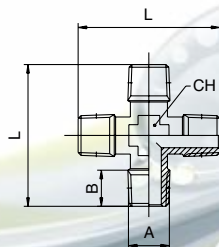

Nickel Plated Brass Adaptors

Equal Crosses

| Code | A | B | L | CH |
|------|------|-----|----|----|
| FC10 | 1/8" | 8.5 | 39 | 11 |
| FC13 | 1/4" | 11 | 50 | 13 |
| FC17 | 3/8" | 12 | 56 | 17 |
| FC21 | 1/2" | 15 | 64 | 20 |

| Code | A | B | B1 | L1 | L2 | CH |
|------|------|-----|------|----|------|----|
| FD10 | 1/8" | 8.5 | 8 | 39 | 37 | 11 |
| FD13 | 1/4" | 11 | 11 | 50 | 48.5 | 13 |
| FD17 | 3/8" | 12 | 11.5 | 56 | 54 | 17 |
| FD21 | 1/2" | 15 | 14 | 64 | 61 | 20 |

| Code | A | B | L | CH |
|------|------|------|----|----|
| FE10 | 1/8" | 8 | 35 | 11 |
| FE13 | 1/4" | 11 | 47 | 13 |
| FE17 | 3/8" | 11.5 | 52 | 17 |
| FE21 | 1/2" | 14 | 58 | 20 |