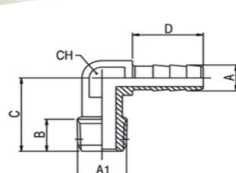

Nickel Plated Brass Adaptors

Bulkhead Connector

Code	A	B	C MAX	D	E	CH1	CH2
3060-M5	M5	M10 x 1	7	10.5	3.5	14	14
3060-1/8	1/8"	M16 x 1.5	10	14	4	22	19
3060-1/4	1/4"	M20 x 1.5	16	21	4	27	24
3060-3/8	3/8"	M26 x 1.5	15	21	5	32	30
3060-1/2	1/2"	M28 x 1.5	21	27	6	36	32

Lock Nut

Code	A	L	CH
KM10WN	1/8"	4.5	14
KM13WN	1/4"	5	17
KM17WN	3/8"	6	20
KM21WN	1/2"	6	24

Female Hose Tail Fixed

Code	A	A1	B	C	L	CH
FHT7/10	7	1/8"	19.5	8.5	30	14
FHT7/13	7	1/4"	19.5	11	32.5	17
FHT8/13	8	1/4"	19.5	11	32.5	17
FHT9/13	9	1/4"	19.5	11	32.5	17
FHT9/17	9	3/8"	19.5	11.5	33.5	20
FHT10/17	10	3/8"	19.5	11.5	33.5	20
FHT12/17	12	3/8"	19.5	11.5	33.5	20
FHT12/21	12	1/2"	19.5	14.5	37.5	24

Brass Elbows, Male Thread BSPT x Hose Tail

Code	A	A1	B	C	D	CH
3055-6-1/8	6	1/8"	7.5mm	17mm	14mm	11mm
3055-6-1/4	6	1/4"	11mm	22mm	14mm	11mm
3055-9-1/4	9	1/4"	11mm	22mm	14mm	11mm