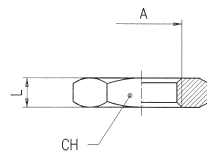

Nickel Plated Brass Adaptors

Bulkhead Connector

Code	A	B	C MAX	D	E	CH1	CH2
3060-M5	M5	M10 x 1	7	10.5	3.5	14	14
3060-1/8	1/8"	M16 x 1.5	10	14	4	22	19
3060-1/4	1/4"	M20 x 1.5	16	21	4	27	24
3060-3/8	3/8"	M26 x 1.5	15	21	5	32	30
3060-1/2	1/2"	M28 x 1.5	21	27	6	36	32

Lock Nut

Code	A	L	CH
KM10WN	1/8"	4.5	14
KM13WN	1/4"	5	17
KM17WN	3/8"	6	20
KM21WN	1/2"	6	24

Female Hose Tail Fixed

Code	A	A1	B	C	L	CH
FHT7/10	7	1/8"	19.5	8.5	30	14
FHT7/13	7	1/4"	19.5	11	32.5	17
FHT8/13	8	1/4"	19.5	11	32.5	17
FHT9/13	9	1/4"	19.5	11	32.5	17
FHT9/17	9	3/8"	19.5	11.5	33.5	20
FHT10/17	10	3/8"	19.5	11.5	33.5	20
FHT12/17	12	3/8"	19.5	11.5	33.5	20
FHT12/21	12	1/2"	19.5	14.5	37.5	24

Brass Elbows, Male Thread BSPT x Hose Tail

Code	A	A1	B	C	D	CH
3055-6-1/8	6	1/8"	7.5mm	17mm	14mm	11mm
3055-6-1/4	6	1/4"	11mm	22mm	14mm	11mm
3055-9-1/4	9	1/4"	11mm	22mm	14mm	11mm