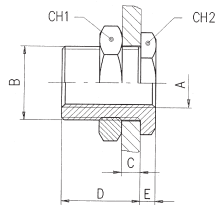

Nickel Plated Brass Adaptors

Bulkhead Connector

Code	A	B	C MAX	D	E	CH1	CH2
3060-M5	M5	M10 x 1	7	10.5	3.5	14	14
3060-1/8	1/8"	M16 x 1.5	10	14	4	22	19
3060-1/4	1/4"	M20 x 1.5	16	21	4	27	24
3060-3/8	3/8"	M26 x 1.5	15	21	5	32	30
3060-1/2	1/2"	M28 x 1.5	21	27	6	36	32

Lock Nut

Code	A	L	CH
KM10WN	1/8"	4.5	14
KM13WN	1/4"	5	17
KM17WN	3/8"	6	20
KM21WN	1/2"	6	24

Female Hose Tail Fixed

Code	A	A1	B	C	L	CH
FHT7/10	7	1/8"	19.5	8.5	30	14
FHT7/13	7	1/4"	19.5	11	32.5	17
FHT8/13	8	1/4"	19.5	11	32.5	17
FHT9/13	9	1/4"	19.5	11	32.5	17
FHT9/17	9	3/8"	19.5	11.5	33.5	20
FHT10/17	10	3/8"	19.5	11.5	33.5	20
FHT12/17	12	3/8"	19.5	11.5	33.5	20
FHT12/21	12	1/2"	19.5	14.5	37.5	24

Brass Elbows, Male Thread BSPT x Hose Tail

Code	A	A1	B	C	D	CH
3055-6-1/8	6	1/8"	7.5mm	17mm	14mm	11mm
3055-6-1/4	6	1/4"	11mm	22mm	14mm	11mm
3055-9-1/4	9	1/4"	11mm	22mm	14mm	11mm