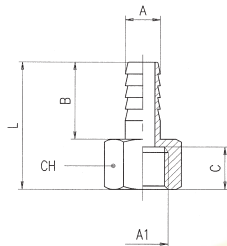

Nickel Plated Brass Adaptors

Bulkhead Connector

Code	A	B	C MAX	D	E	CH1	CH2
3060-M5	M5	M10 x 1	7	10.5	3.5	14	14
3060-1/8	1/8"	M16 x 1.5	10	14	4	22	19
3060-1/4	1/4"	M20 x 1.5	16	21	4	27	24
3060-3/8	3/8"	M26 x 1.5	15	21	5	32	30
3060-1/2	1/2"	M28 x 1.5	21	27	6	36	32

Lock Nut

Code	A	L	CH
KM10WN	1/8"	4.5	14
KM13WN	1/4"	5	17
KM17WN	3/8"	6	20
KM21WN	1/2"	6	24

Female Hose Tail Fixed

Code	A	A1	B	C	L	CH
FHT7/10	7	1/8"	19.5	8.5	30	14
FHT7/13	7	1/4"	19.5	11	32.5	17
FHT8/13	8	1/4"	19.5	11	32.5	17
FHT9/13	9	1/4"	19.5	11	32.5	17
FHT9/17	9	3/8"	19.5	11.5	33.5	20
FHT10/17	10	3/8"	19.5	11.5	33.5	20
FHT12/17	12	3/8"	19.5	11.5	33.5	20
FHT12/21	12	1/2"	19.5	14.5	37.5	24

Brass Elbows, Male Thread BSPT x Hose Tail

Code	A	A1	B	C	D	CH
3055-6-1/8	6	1/8"	7.5mm	17mm	14mm	11mm
3055-6-1/4	6	1/4"	11mm	22mm	14mm	11mm
3055-9-1/4	9	1/4"	11mm	22mm	14mm	11mm