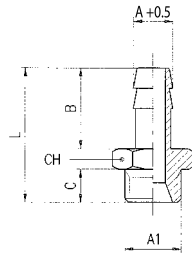

Nickel Plated Brass Hose Tails

Male x Hose Tails

Code	A	A1	B	C	L	CH
3045-4.5-M5	4.5	M5	15	4	23	8
3045-7-1/8	7	1/8"	20	6	30	14
3045-7-1/4	7	1/4"	20	8	33	17
3045-8-1/8	8	1/8"	20	6	30	14
3045-9-1/8	9	1/8"	20	6	30	14
3045-9-1/4	9	1/4"	20	8	33	17
3045-9-3/8	9	3/8"	20	9	34	19
3045-12-1/4	12	1/4"	20	8	33	17
3045-12-3/8	12	3/8"	22	9	34	19
3045-12-1/2	12	1/2"	22	10	37.5	24