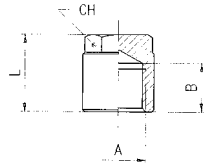

Nickel Plated Brass Adaptors

Blanking Cap

Code	A	B	L	CH
VK10	1/8"	7.5	11	12
VK13	1/4"	11	19	14
VK17	3/8"	11.5	20	17
VK21	1/2"	14	22	19
VK26	3/4"	-	15	30
VK33	1"	-	15	37

Male Plugs

Code	A	B	H	CH
3025-1/8	1/8"	7.5	5	5
3025-1/4	1/4"	10	7	6
3025-3/8	3/8"	11	7	8
3025-1/2	1/2"	13	8	10

Code	A	B	D	E	H	CH
3026-1/8	1/8"	8	8	2	5	5
3026-1/4	1/4"	11	11	3	7	6
3026-3/8	3/8"	12.5	14.5	3.5	8.5	8
3026-1/2	1/2"	14	18	4	10	10
3026-3/4	3/4"	14	21.5	3	10	12

Nickel Plated Brass Adaptors

Male x Hose Tails

Code	A	A1	B	C	L	CH
3040-6-1/8	6	1/8"	19.5	7.5	32	12
3040-6-1/4	6	1/4"	19.5	11	35.5	14
3040-7-1/8	7	1/8"	19.5	7.5	32	12
3040-7-1/4	7	1/4"	19.5	11	35.5	14
3040-8-1/8	8	1/8"	19.5	7.5	32	12
3040-8-1/4	8	1/4"	19.5	11	35.5	14
3040-9-1/8	9	1/8"	19.5	7.5	32	12
3040-9-1/4	9	1/4"	19.5	11	35.5	14
3040-9-3/8	9	3/8"	19.5	11.5	36	17
3040-9-1/2	9	1/2"	19.5	14	39	22
3040-10-1/8	10	1/8"	19.5	7.5	32	12
3040-10-1/4	10	1/4"	19.5	11	35.5	14
3040-10-3/8	10	3/8"	19.5	11.5	36	17
3040-10-1/2	10	1/2"	19.5	14	39	22
3040-12-1/4	12	1/4"	19.5	11	35.5	14
3040-12-3/8	12	3/8"	19.5	11.5	36	17
3040-12-1/2	12	1/2"	19.5	14	39	22
3040-14-3/8	14	3/8"	19.5	11.5	36	17
3040-14-1/2	14	1/2"	19.5	14	39	22
3040-16-3/8	16	3/8"	19.5	11.5	36	17
3040-16-1/2	16	1/2"	19.5	14	39	22
3040-16-3/4	16	3/4"	19.5	16.5	43.5	27
3040-17-3/8	17	3/8"	19.5	11.5	36	18
3040-17-1/2	17	1/2"	19.5	14	39	22
3040-18-3/8	18	3/8"	19.5	11.5	36	19
3040-18-1/2	18	1/2"	19.5	14	39	22
3040-18-3/4	18	3/4"	19.5	16.5	43.5	27
3040-20-3/8	20	3/8"	19.5	11.5	36	21