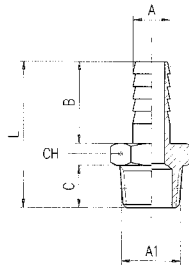

Nickel Plated Brass Adaptors

Blanking Cap

Code	A	B	L	CH
VK10	1/8"	7.5	11	12
VK13	1/4"	11	19	14
VK17	3/8"	11.5	20	17
VK21	1/2"	14	22	19
VK26	3/4"	-	15	30
VK33	1"	-	15	37

Male Plugs

Code	A	B	H	CH
3025-1/8	1/8"	7.5	5	5
3025-1/4	1/4"	10	7	6
3025-3/8	3/8"	11	7	8
3025-1/2	1/2"	13	8	10

Code	A	B	D	E	H	CH
3026-1/8	1/8"	8	8	2	5	5
3026-1/4	1/4"	11	11	3	7	6
3026-3/8	3/8"	12.5	14.5	3.5	8.5	8
3026-1/2	1/2"	14	18	4	10	10
3026-3/4	3/4"	14	21.5	3	10	12

Nickel Plated Brass Adaptors

Male x Hose Tails

Code	A	A1	B	C	L	CH
3040-6-1/8	6	1/8"	19.5	7.5	32	12
3040-6-1/4	6	1/4"	19.5	11	35.5	14
3040-7-1/8	7	1/8"	19.5	7.5	32	12
3040-7-1/4	7	1/4"	19.5	11	35.5	14
3040-8-1/8	8	1/8"	19.5	7.5	32	12
3040-8-1/4	8	1/4"	19.5	11	35.5	14
3040-9-1/8	9	1/8"	19.5	7.5	32	12
3040-9-1/4	9	1/4"	19.5	11	35.5	14
3040-9-3/8	9	3/8"	19.5	11.5	36	17
3040-9-1/2	9	1/2"	19.5	14	39	22
3040-10-1/8	10	1/8"	19.5	7.5	32	12
3040-10-1/4	10	1/4"	19.5	11	35.5	14
3040-10-3/8	10	3/8"	19.5	11.5	36	17
3040-10-1/2	10	1/2"	19.5	14	39	22
3040-12-1/4	12	1/4"	19.5	11	35.5	14
3040-12-3/8	12	3/8"	19.5	11.5	36	17
3040-12-1/2	12	1/2"	19.5	14	39	22
3040-14-3/8	14	3/8"	19.5	11.5	36	17
3040-14-1/2	14	1/2"	19.5	14	39	22
3040-16-3/8	16	3/8"	19.5	11.5	36	17
3040-16-1/2	16	1/2"	19.5	14	39	22
3040-16-3/4	16	3/4"	19.5	16.5	43.5	27
3040-17-3/8	17	3/8"	19.5	11.5	36	18
3040-17-1/2	17	1/2"	19.5	14	39	22
3040-18-3/8	18	3/8"	19.5	11.5	36	19
3040-18-1/2	18	1/2"	19.5	14	39	22
3040-18-3/4	18	3/4"	19.5	16.5	43.5	27
3040-20-3/8	20	3/8"	19.5	11.5	36	21