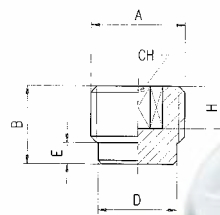

Nickel Plated Brass Adaptors

Blanking Cap

Code	A	B	L	CH
VK10	1/8"	7.5	11	12
VK13	1/4"	11	19	14
VK17	3/8"	11.5	20	17
VK21	1/2"	14	22	19
VK26	3/4"	-	15	30
VK33	1"	-	15	37

Male Plugs

Code	A	B	H	CH
3025-1/8	1/8"	7.5	5	5
3025-1/4	1/4"	10	7	6
3025-3/8	3/8"	11	7	8
3025-1/2	1/2"	13	8	10

Code	A	B	D	E	H	CH
3026-1/8	1/8"	8	8	2	5	5
3026-1/4	1/4"	11	11	3	7	6
3026-3/8	3/8"	12.5	14.5	3.5	8.5	8
3026-1/2	1/2"	14	18	4	10	10
3026-3/4	3/4"	14	21.5	3	10	12

Nickel Plated Brass Adaptors

Male x Hose Tails

Code	A	A1	B	C	L	CH
3040-6-1/8	6	1/8"	19.5	7.5	32	12
3040-6-1/4	6	1/4"	19.5	11	35.5	14
3040-7-1/8	7	1/8"	19.5	7.5	32	12
3040-7-1/4	7	1/4"	19.5	11	35.5	14
3040-8-1/8	8	1/8"	19.5	7.5	32	12
3040-8-1/4	8	1/4"	19.5	11	35.5	14
3040-9-1/8	9	1/8"	19.5	7.5	32	12
3040-9-1/4	9	1/4"	19.5	11	35.5	14
3040-9-3/8	9	3/8"	19.5	11.5	36	17
3040-9-1/2	9	1/2"	19.5	14	39	22
3040-10-1/8	10	1/8"	19.5	7.5	32	12
3040-10-1/4	10	1/4"	19.5	11	35.5	14
3040-10-3/8	10	3/8"	19.5	11.5	36	17
3040-10-1/2	10	1/2"	19.5	14	39	22
3040-12-1/4	12	1/4"	19.5	11	35.5	14
3040-12-3/8	12	3/8"	19.5	11.5	36	17
3040-12-1/2	12	1/2"	19.5	14	39	22
3040-14-3/8	14	3/8"	19.5	11.5	36	17
3040-14-1/2	14	1/2"	19.5	14	39	22
3040-16-3/8	16	3/8"	19.5	11.5	36	17
3040-16-1/2	16	1/2"	19.5	14	39	22
3040-16-3/4	16	3/4"	19.5	16.5	43.5	27
3040-17-3/8	17	3/8"	19.5	11.5	36	18
3040-17-1/2	17	1/2"	19.5	14	39	22
3040-18-3/8	18	3/8"	19.5	11.5	36	19
3040-18-1/2	18	1/2"	19.5	14	39	22
3040-18-3/4	18	3/4"	19.5	16.5	43.5	27
3040-20-3/8	20	3/8"	19.5	11.5	36	21