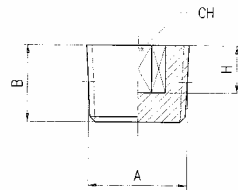

Nickel Plated Brass Adaptors

Blanking Cap

Code	A	B	L	CH
VK10	1/8"	7.5	11	12
VK13	1/4"	11	19	14
VK17	3/8"	11.5	20	17
VK21	1/2"	14	22	19
VK26	3/4"	-	15	30
VK33	1"	-	15	37

Male Plugs

Code	A	B	H	CH
3025-1/8	1/8"	7.5	5	5
3025-1/4	1/4"	10	7	6
3025-3/8	3/8"	11	7	8
3025-1/2	1/2"	13	8	10

Code	A	B	D	E	H	CH
3026-1/8	1/8"	8	8	2	5	5
3026-1/4	1/4"	11	11	3	7	6
3026-3/8	3/8"	12.5	14.5	3.5	8.5	8
3026-1/2	1/2"	14	18	4	10	10
3026-3/4	3/4"	14	21.5	3	10	12

Nickel Plated Brass Adaptors

Male x Hose Tails

Code	A	A1	B	C	L	CH
3040-6-1/8	6	1/8"	19.5	7.5	32	12
3040-6-1/4	6	1/4"	19.5	11	35.5	14
3040-7-1/8	7	1/8"	19.5	7.5	32	12
3040-7-1/4	7	1/4"	19.5	11	35.5	14
3040-8-1/8	8	1/8"	19.5	7.5	32	12
3040-8-1/4	8	1/4"	19.5	11	35.5	14
3040-9-1/8	9	1/8"	19.5	7.5	32	12
3040-9-1/4	9	1/4"	19.5	11	35.5	14
3040-9-3/8	9	3/8"	19.5	11.5	36	17
3040-9-1/2	9	1/2"	19.5	14	39	22
3040-10-1/8	10	1/8"	19.5	7.5	32	12
3040-10-1/4	10	1/4"	19.5	11	35.5	14
3040-10-3/8	10	3/8"	19.5	11.5	36	17
3040-10-1/2	10	1/2"	19.5	14	39	22
3040-12-1/4	12	1/4"	19.5	11	35.5	14
3040-12-3/8	12	3/8"	19.5	11.5	36	17
3040-12-1/2	12	1/2"	19.5	14	39	22
3040-14-3/8	14	3/8"	19.5	11.5	36	17
3040-14-1/2	14	1/2"	19.5	14	39	22
3040-16-3/8	16	3/8"	19.5	11.5	36	17
3040-16-1/2	16	1/2"	19.5	14	39	22
3040-16-3/4	16	3/4"	19.5	16.5	43.5	27
3040-17-3/8	17	3/8"	19.5	11.5	36	18
3040-17-1/2	17	1/2"	19.5	14	39	22
3040-18-3/8	18	3/8"	19.5	11.5	36	19
3040-18-1/2	18	1/2"	19.5	14	39	22
3040-18-3/4	18	3/4"	19.5	16.5	43.5	27
3040-20-3/8	20	3/8"	19.5	11.5	36	21